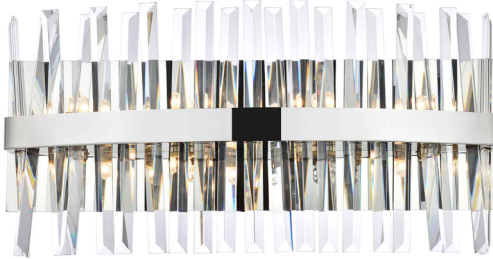

PRODUCT SPECIFICATION SHEET

Serephina collection

8-Light Chrome Bathroom Lamp Clear Crystal

Chrome
Item No: 6200W24C

Black
Item No: 6200W24BK

Satin Gold
Item No: 6200W24SG

Dimensions

Base Size(in)	24"*7.5"* H1"
Chain/Rod/Cord Length	N/A
Extension	5"
Width	24"
Height	12"
Maximum Height	N/A

Specifications

Finishes	3 Finishes
Material	Iron & Crystal
Crystal/Glass Color	Clear
Type	Bathroom Lamp
Hanging Device	N/A
Voltage	110-125V
Dimmable	Yes
Warranty	1 Year Limited
Shipment Type	Small Parcel

Bulb / Socket

Socket Type	G9
Number of Lights	8
Wattage/Bulb	20W
Included	No

Installation

Indoor/Outdoor	Indoor
Dry/Wet/Damp	Dry and Damp
Weight	13.5 LBS
Wire Length	20"
Safety Rating	N/A

Available Finishes